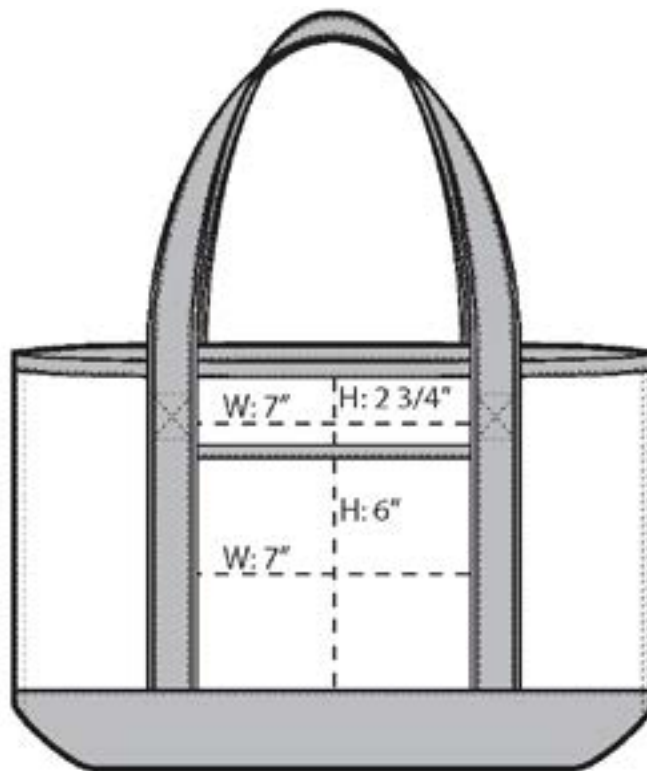

Port Authority® Medium Cotton Canvas Boat Tote. BG412

Perfect for the beach, shopping and events, these durable totes have open tops, contrast handles and contrast bottoms for classic good looks

- 15.5-ounce, 100% cotton canvas body; 11-ounce, 100% cotton canvas handle trim and bottom
- Sturdy, reinforced webbing handles
- Exterior front pocket for easy decoration access
- Interior hanging pocket with hook and loop closure to secure valuables
- Dimensions: 13.25”h x 12”w x 6.25”d; Approx. 994 cubic inches

Bags not intended for use by children 12 and under. Bags have a [hangtag](#) with information on responsible sourcing, product safety and a California Prop 65 warning

COLOR INFORMATION

Natural/Black
NTR BLACK C

Natural/Navy
532 C

Natural/Red
187 C

Natural/Royal
7687 C

FRONT VIEW

BACK VIEW